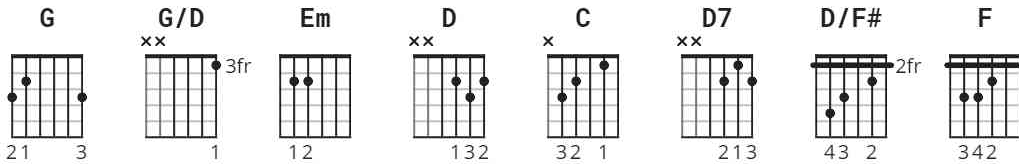

Take Me Home Country Roads chords by John Denver

Tuning: E A D G B E

Capo: 2nd fret

Key: A

CHORDS

STRUMMING

164 bpm

Take Me Home, Country Roads
by John Denver

Capo 2

[Intro]

G G/D x4

[Verse 1]

G Em D
 Almost Heaven, West Virginia, Blue Ridge
 C G
 Mountains, Shenandoah River.
 G Em D
 Life is old there, older than the trees, younger
 C
 than the mountains, blowin'
 G
 like a breeze.

[Chorus]

G D7 Em C
 Country Roads, take me home, to the place I belong
 G D C
 West Virginia, mountain mama, take me home,
 G
 country roads.

[Verse 2]

G Em D
 All my memories gather 'round her, miner's lady,
 C G
 stranger to blue water.
 G Em D
 Dark and dusty, painted on the sky, misty taste
 C G
 of moonshine, teardrop in my eye.

[Chorus]

G D7 Em C
 Country Roads, take me home, to the place I belong
 G D C
 West Virginia, mountain mama, take me home,
 G
 country roads.

[Outro]

D G
 Take me home, (down) country roads.
 D G
 Take me home, (down) country roads.